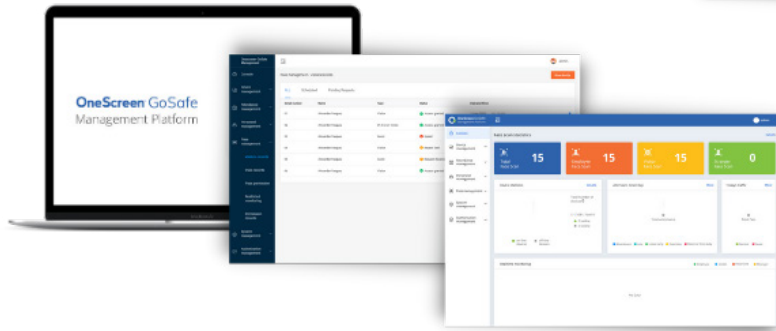

## Securely manage your entryway.

More than a temperature scanner, it adapts to your entryway management needs.

1. Securely scan temperatures in less than a second
2. Accurately measure temperatures within 0.9 F
3. 99% accurate facial recognition without mask
4. Reliably detect for a wide variety of mask styles
5. Free, unlimited help & training

Table Top

Wall Mount

Vertical Stand

OneScreen GoSafe Pro can prevent people with elevated temperature or no mask from entering your offices, schools, hospitals & public spaces.

made with  
**Qualcomm**  
Technologies

# OneScreen GoSafe Prescreen

Easily prequalify visitors based on customizable questions

## Advanced Management Console

AI-enabled system that provides ever-smarter insight from your data