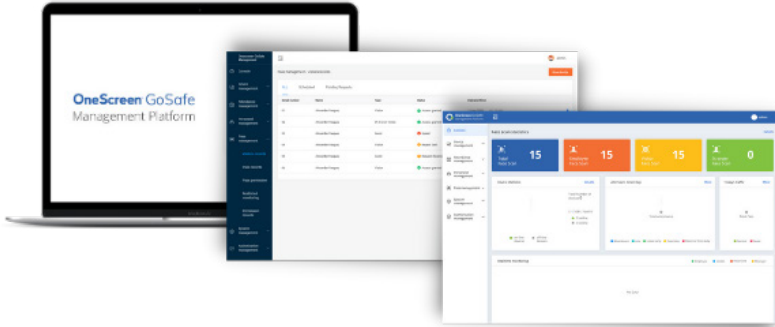

## Securely manage your schools entryway.

**More than a temperature scanner, it adapts to your entryway management needs.**

1. Securely scan temperatures in less than a second
2. Accurately measure temperatures within 0.9 F
3. 99% accurate facial recognition without mask
4. Reliably detect for a wide variety of mask styles
5. Free, unlimited help & training

Table Top

Wall Mount

Vertical Stand

OneScreen GoSafe Pro can prevent people with elevated temperature or no mask from entering your offices, schools, hospitals & public spaces.

made with  
**Qualcomm**  
Technologies

# OneScreen GoSafe Prescreen

Easily prequalify visitors based on customizable questions

## Advanced Management Console

AI-enabled system that provides ever-smarter insight from your data